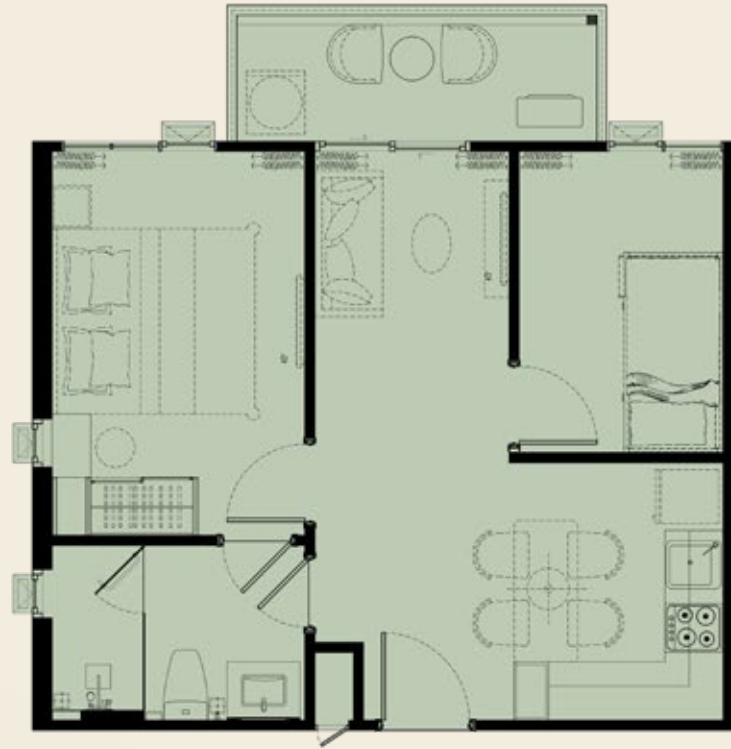

UNIT PLAN

1 BPMC - 47 SQ.M.

the
KATABELLO

*COMPANY RESERVES THE RIGHT TO AMEND THE TERMS AND CONDITIONS OR WITHDRAW THE CARD, AT ANY TIME FOR ANY REASON, WITHOUT PRIOR NOTICE.