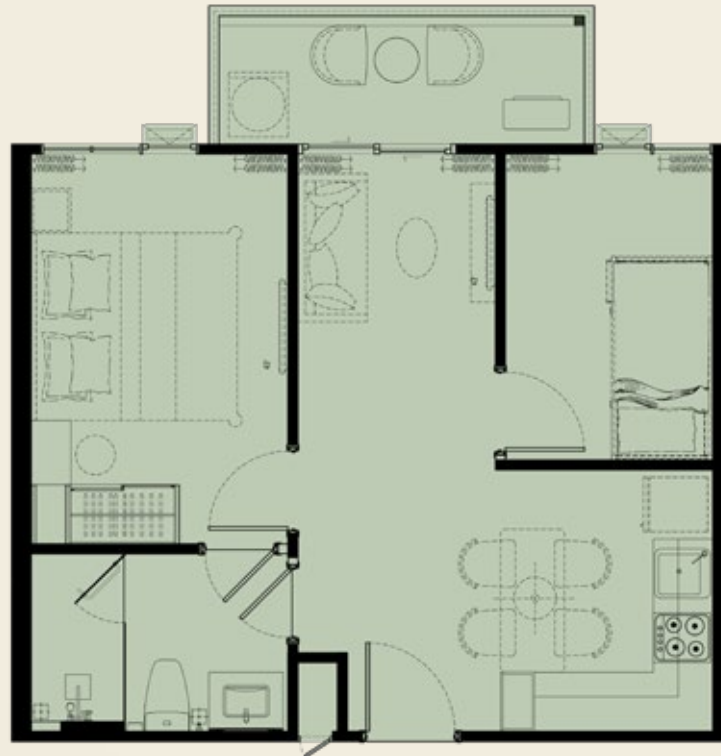

UNIT PLAN

1 BPM - 47 SQ.M.

the
KATABELLO

*COMPANY RESERVES THE RIGHT TO AMEND THE TERMS AND CONDITIONS OR WITHDRAW THE CARD, AT ANY TIME FOR ANY REASON, WITHOUT PRIOR NOTICE.