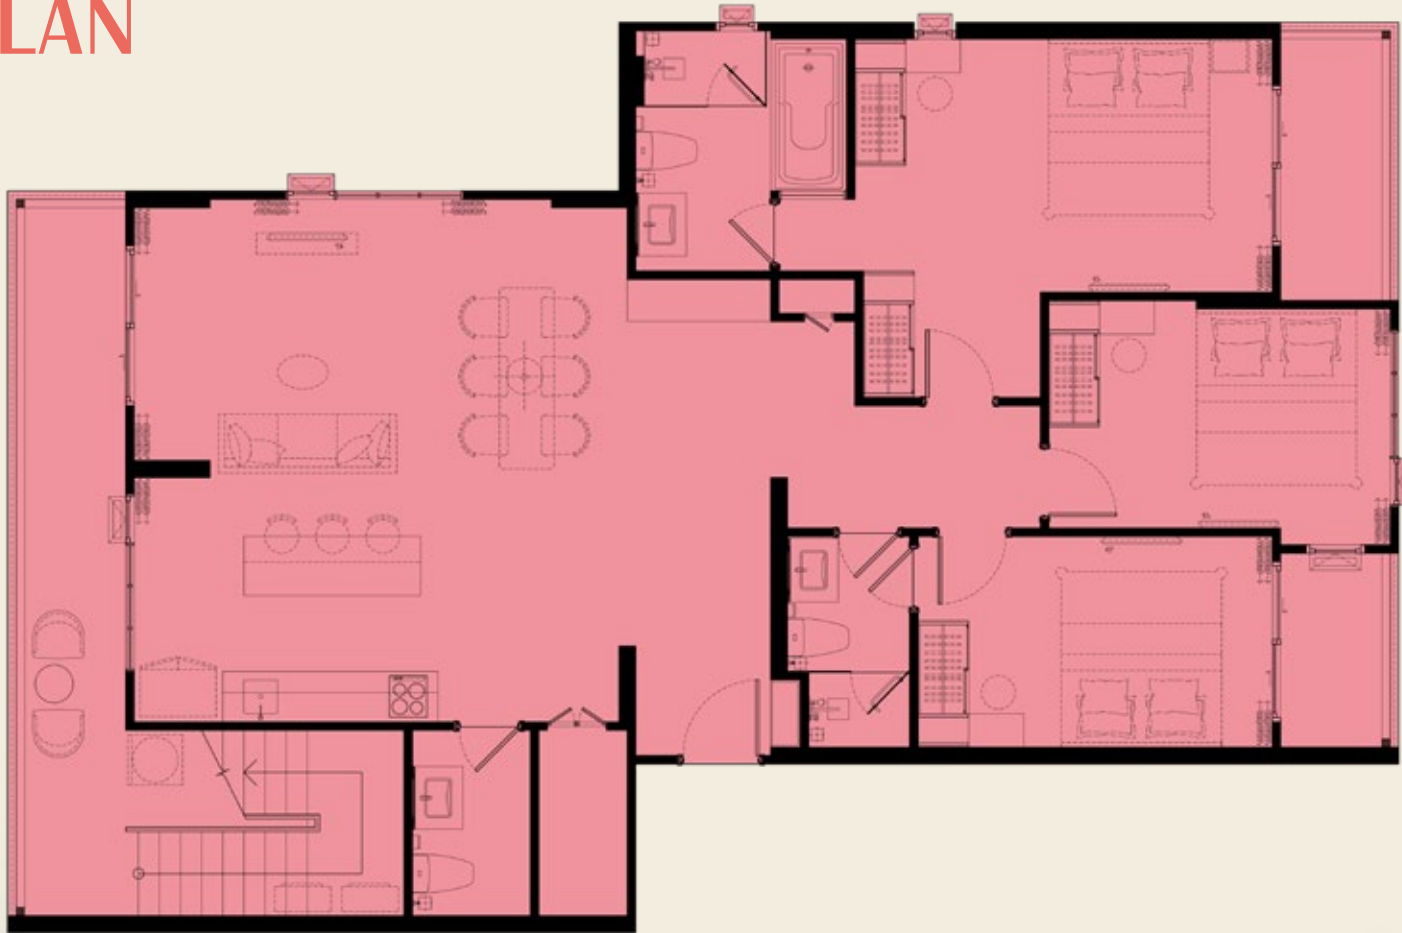

UNIT PLAN

PH19 - 138 SQ.M.

the
KATABELLO

*COMPANY RESERVES THE RIGHT TO AMEND THE TERMS AND CONDITIONS OR WITHDRAW THE CARD, AT ANY TIME FOR ANY REASON, WITHOUT PRIOR NOTICE.