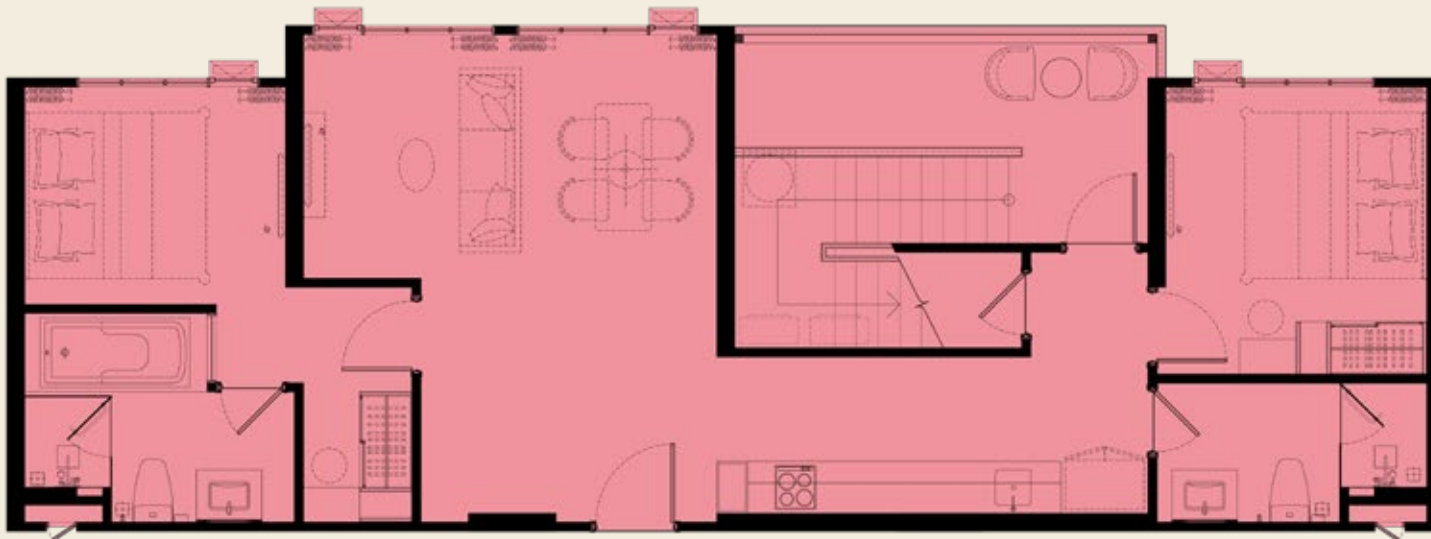

UNIT PLAN

PH11 – 88 SQ.M.

the
KATABELLO

*COMPANY RESERVES THE RIGHT TO AMEND THE TERMS AND CONDITIONS OR WITHDRAW THE CARD, AT ANY TIME FOR ANY REASON, WITHOUT PRIOR NOTICE.