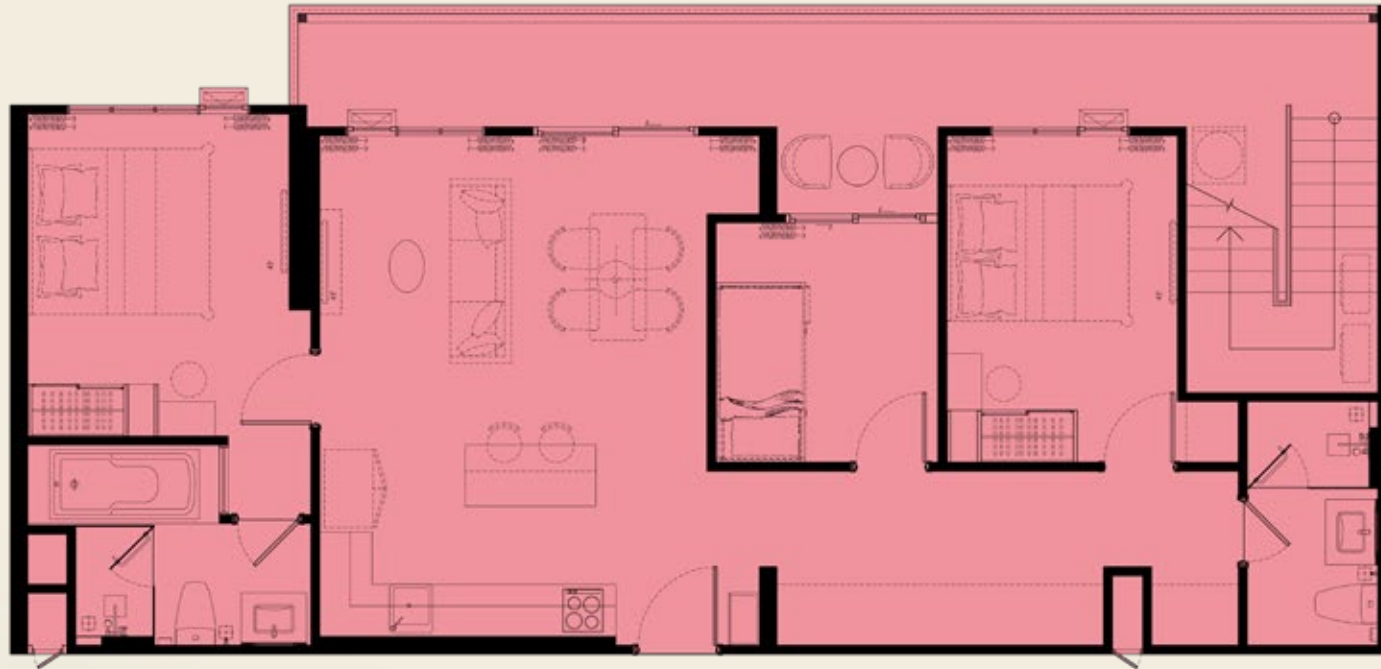

UNIT PLAN

PH15 - 110 SQ.M.

the
KATABELLO

*COMPANY RESERVES THE RIGHT TO AMEND THE TERMS AND CONDITIONS OR WITHDRAW THE CARD, AT ANY TIME FOR ANY REASON, WITHOUT PRIOR NOTICE.