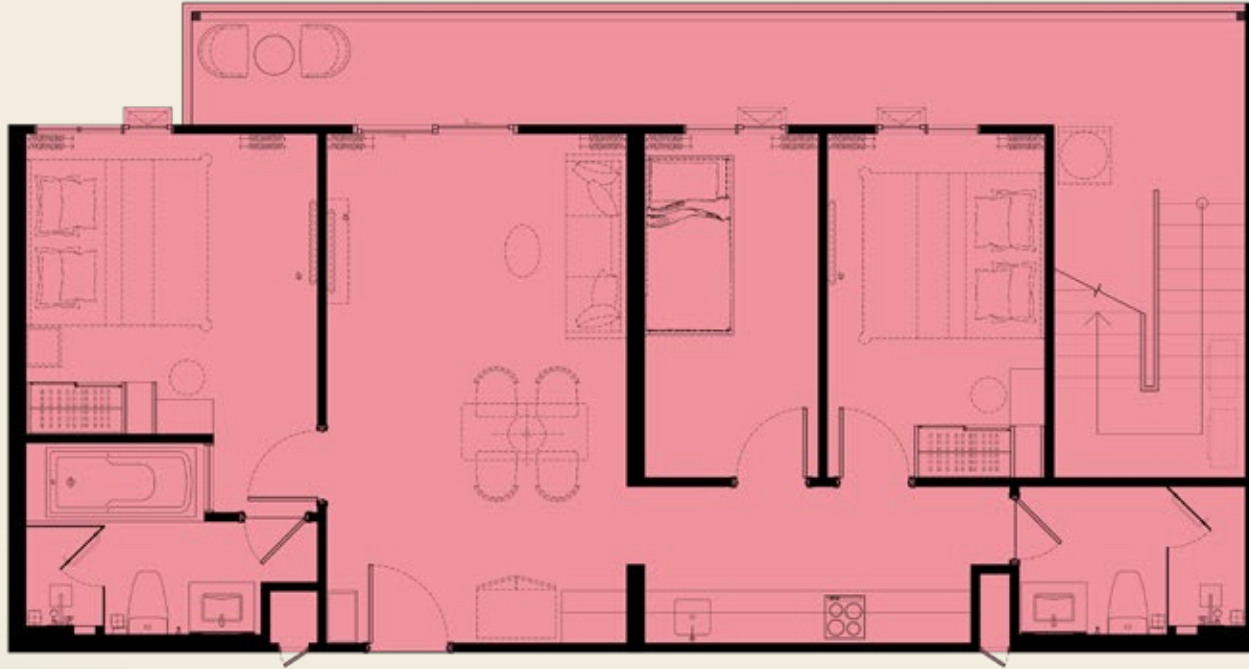

UNIT PLAN

PH14 - 100 SQ.M.

the
KATABELLO

*COMPANY RESERVES THE RIGHT TO AMEND THE TERMS AND CONDITIONS OR WITHDRAW THE CARD, AT ANY TIME FOR ANY REASON, WITHOUT PRIOR NOTICE.