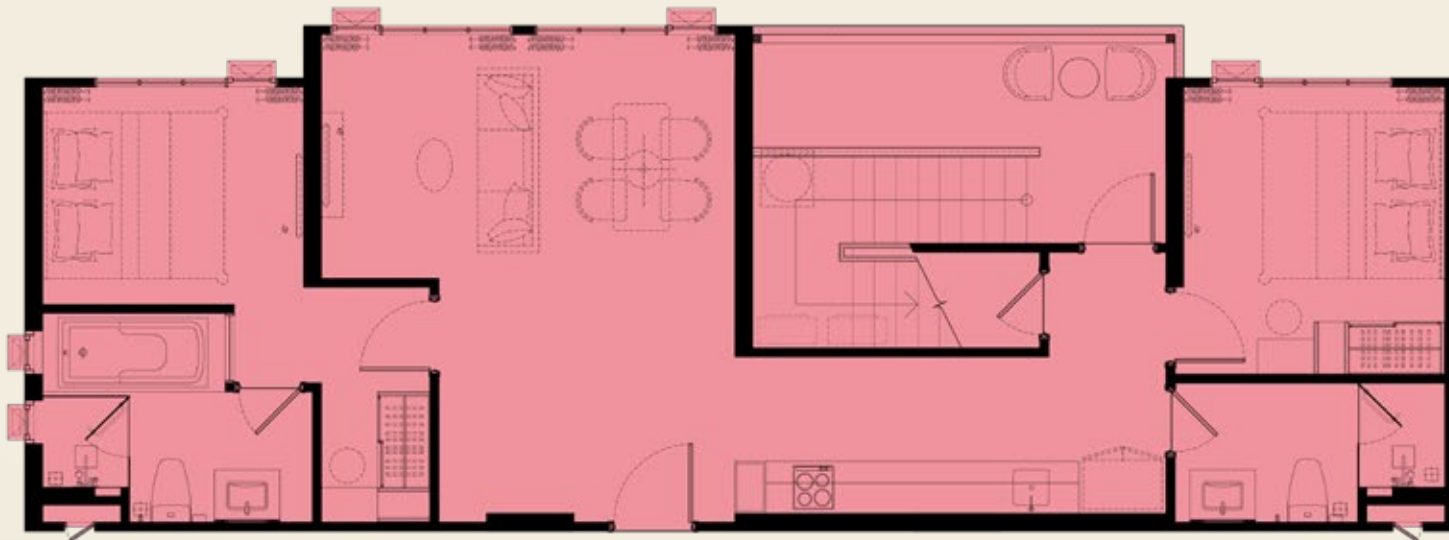

UNIT PLAN

PH11C - 88 SQ.M.

the
KATABELLO

*COMPANY RESERVES THE RIGHT TO AMEND THE TERMS AND CONDITIONS OR WITHDRAW THE CARD, AT ANY TIME FOR ANY REASON, WITHOUT PRIOR NOTICE.