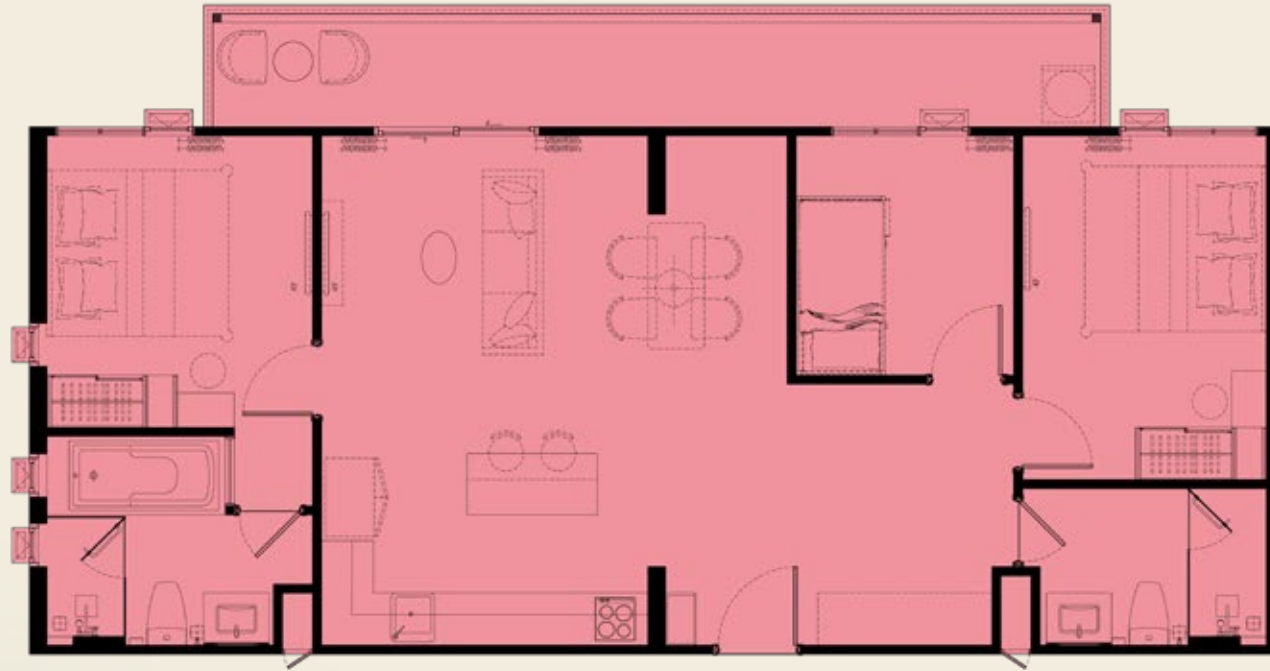

UNIT PLAN

PH22C - 100 SQ.M.

the
KATABELLO

*COMPANY RESERVES THE RIGHT TO AMEND THE TERMS AND CONDITIONS OR WITHDRAW THE CARD, AT ANY TIME FOR ANY REASON, WITHOUT PRIOR NOTICE.