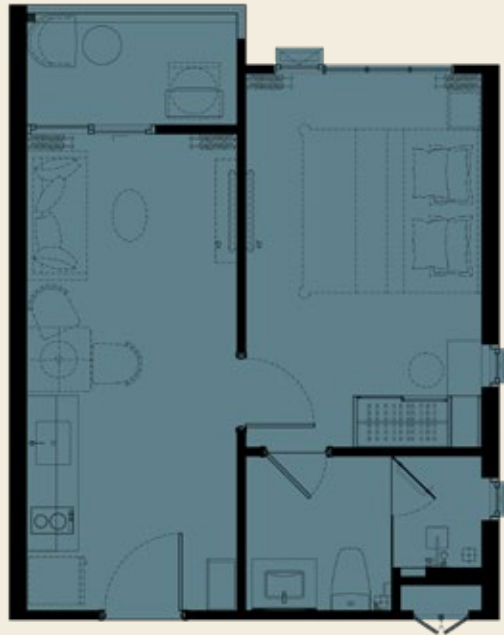

UNIT PLAN

1 BLC - 37 SQ.M.

the
KATABELLO

*COMPANY RESERVES THE RIGHT TO AMEND THE TERMS AND CONDITIONS OR WITHDRAW THE CARD, AT ANY TIME FOR ANY REASON, WITHOUT PRIOR NOTICE.