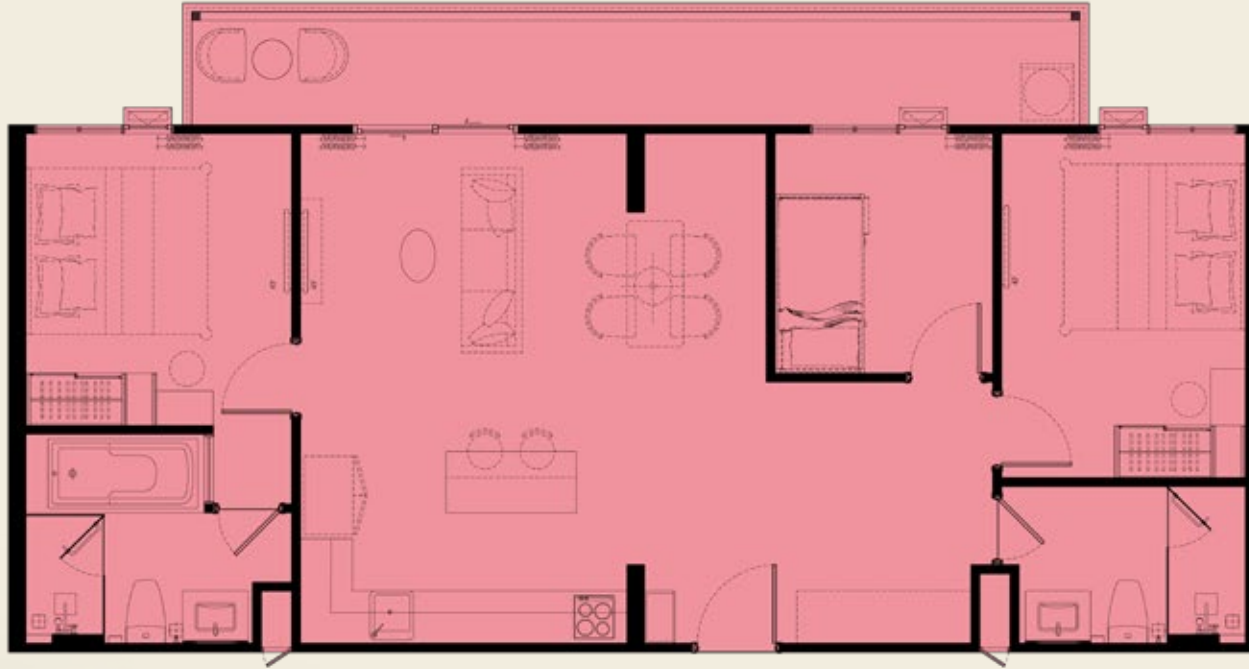

UNIT PLAN

PH22 - 100 SQ.M.

the
KATABELLO

*COMPANY RESERVES THE RIGHT TO AMEND THE TERMS AND CONDITIONS OR WITHDRAW THE CARD, AT ANY TIME FOR ANY REASON, WITHOUT PRIOR NOTICE.